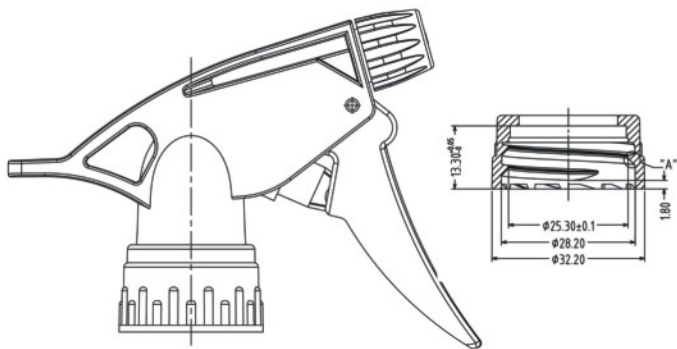

Trigger Sprayers - TS Range

Trigger TS-923 Blue
28/400

Trigger TS-923 Green
28/400

Trigger TS-923 Natural
28/400

Trigger TS-923 Red
28/400

Trigger TS-923 White
28/400

Trigger TS-923 Yellow
28/400

Extension Tube Set
for TS-923, 38mm

Trigger TS-01F Natural
28/410